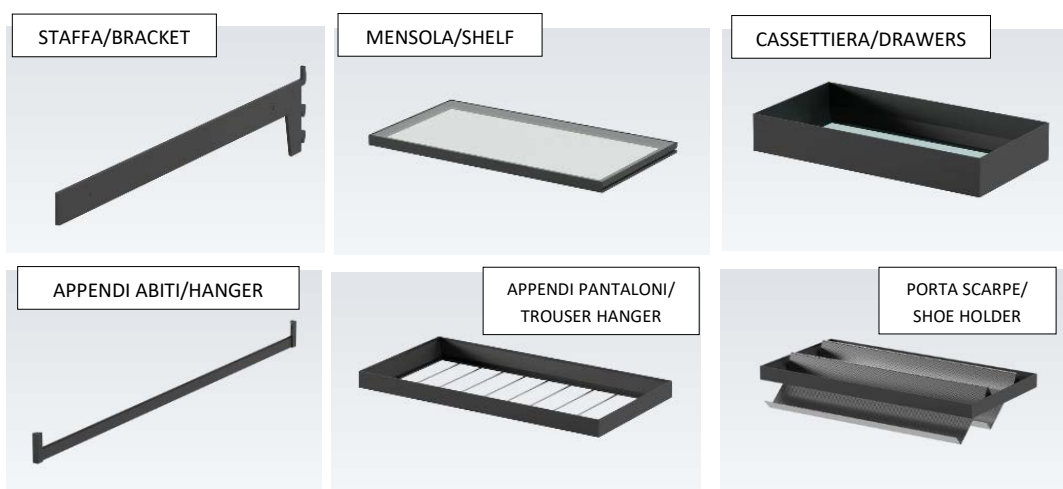

Loop, besides being a versatile partition system, is a real "organizer" of environments. Thanks to its rack system and its basic modules designed for the most common needs, it offers the possibility to equip every wall through the arrangement of shelves, coat hangers and various drawers. In its disposition, Bencore panels in Lightben Mini and Hexaben Small (also in the Mirror version) can be used in a wide range of colors and finishings. With Loop it is easy to divide every area and obtain complete spaces for all needs, such as the division between kitchen and living room, a walk-in closet or even a studio, a laundry room and everything that the imagination suggests.

SPECIFICHE TECNICHE / TECHNICAL DATA SHEET

Loop

BENCORE MATERIALE / BENCORE MATERIAL	Lightben Mini (anche Mirror/also Mirror) Hexaben Small (anche Mirror/also Mirror)
SPESSORE PANNELLI / PANEL THICKNESS [mm]	9 / 11 ±10%
FORMATO MASSIMO PANNELLI / PANEL MAX SIZE [mm]	900X3000 ±2
COLORI PROFILO / FRAME COLORS	Metal Grey Graphite White (RAL 9002)

CONFIGURAZIONI POSSIBILI DELLA PARETE/ WALL AVAILABLE CONFIGURATIONS

ACCESSORI PARETE WALL ACCESSORIES

DISCLAIMER

Nessuna garanzia può essere data o è implicita in queste linee guida.

No guarantees or warranties can be given or are implied in respect of these guideline.