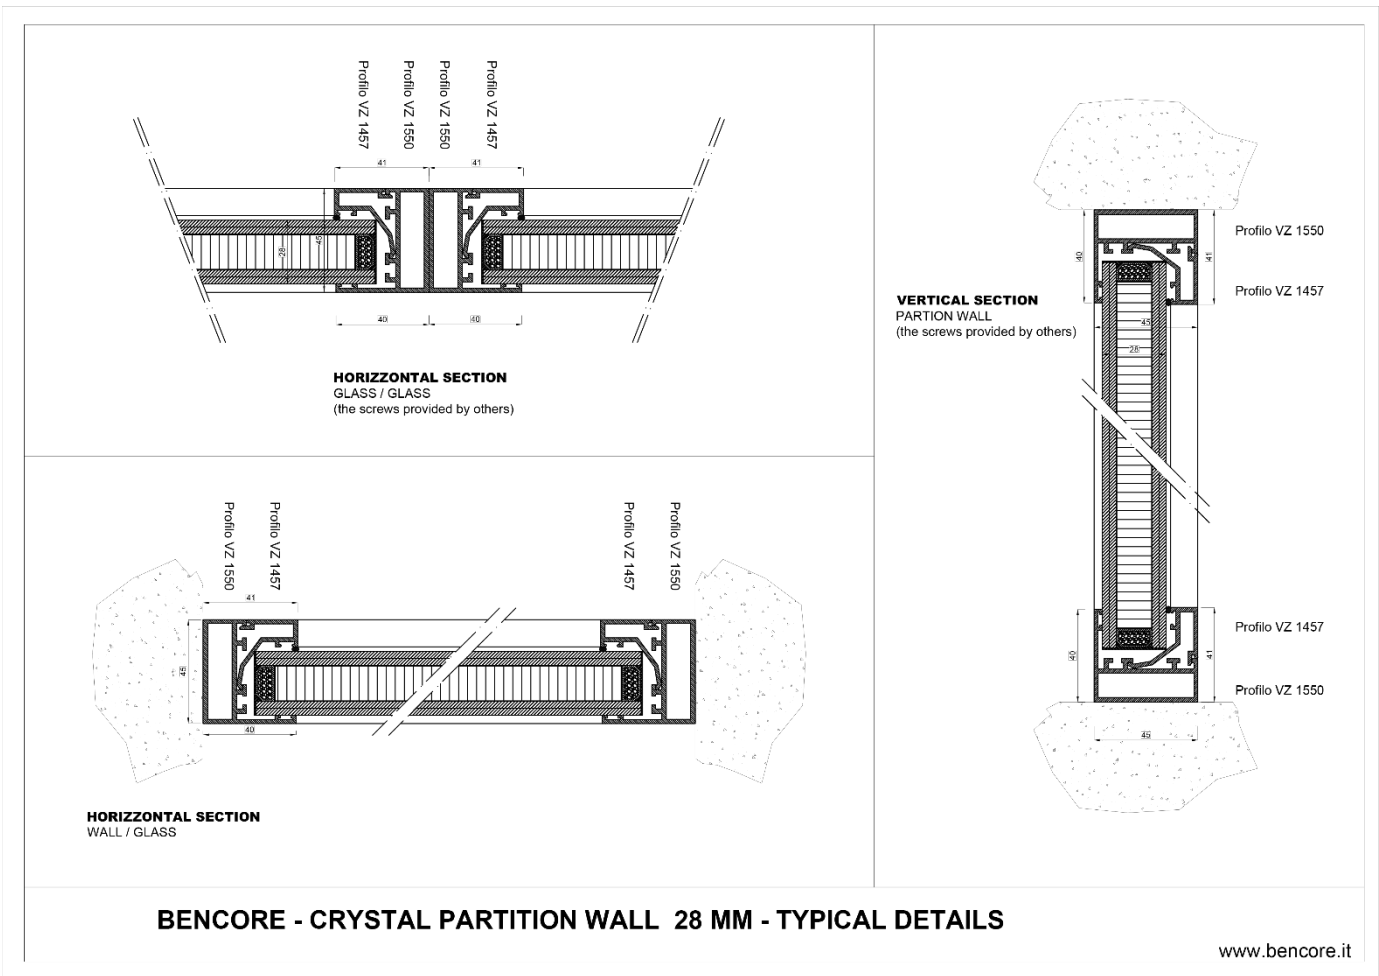

DETTAGLI TECNICI PARATE CRYSTAL / CRYSTAL WALL TECH DETAILS