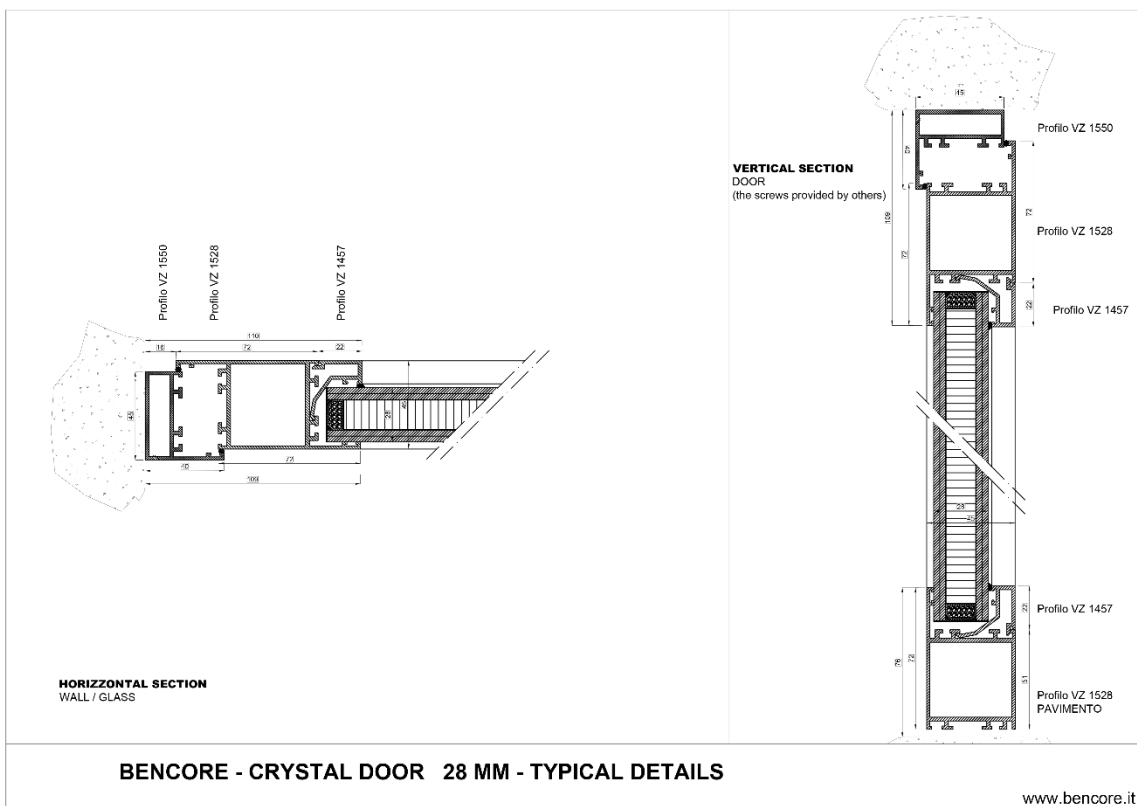

This new product can be configured in three main versions:

- 1) Wall System
- 2) Door/Wall System
- 3) Door System

SPECIFICHE TECNICHE / TECHNICAL DATA SHEET

Crystal

BENCORE MATERIALE / BENCORE MATERIAL	Anima Lightben CC + pelli in vetro Lightben CC Core + glass skins
SPESSORE PANNELLI / PANEL THICKNESS [mm]	28
FORMATO MASSIMO PANNELLI / PANEL MAX SIZE [mm]	1000X3000 ±2
COLORI PROFILO / FRAME COLORS	Silver (standard) White/Black (standard) RAL on demand Rosso/Red Arancio/Orange Giallo/Yellow Silver/Argento Verde/Green Azzurro/Light Blue Bianco/White Nero/Black
COLORI ANIMA LIGHTBEN CC / LIGHTBEN CC CORE COLORS	

PARTICOLARE PARETE / WALL CLOSE-UP

DETTAGLI TECNICI PORTA IN PARETE GIA' ESISTENTE DOOR TECH DETAILS IN EXISTING WALL

DETTAGLI TECNICI PORTA IN PARETE CRYSTAL / DOOR TECH DETAILS IN CRYSTAL WALL

PARTICOLARE PORTA / DOOR CLOSE-UP